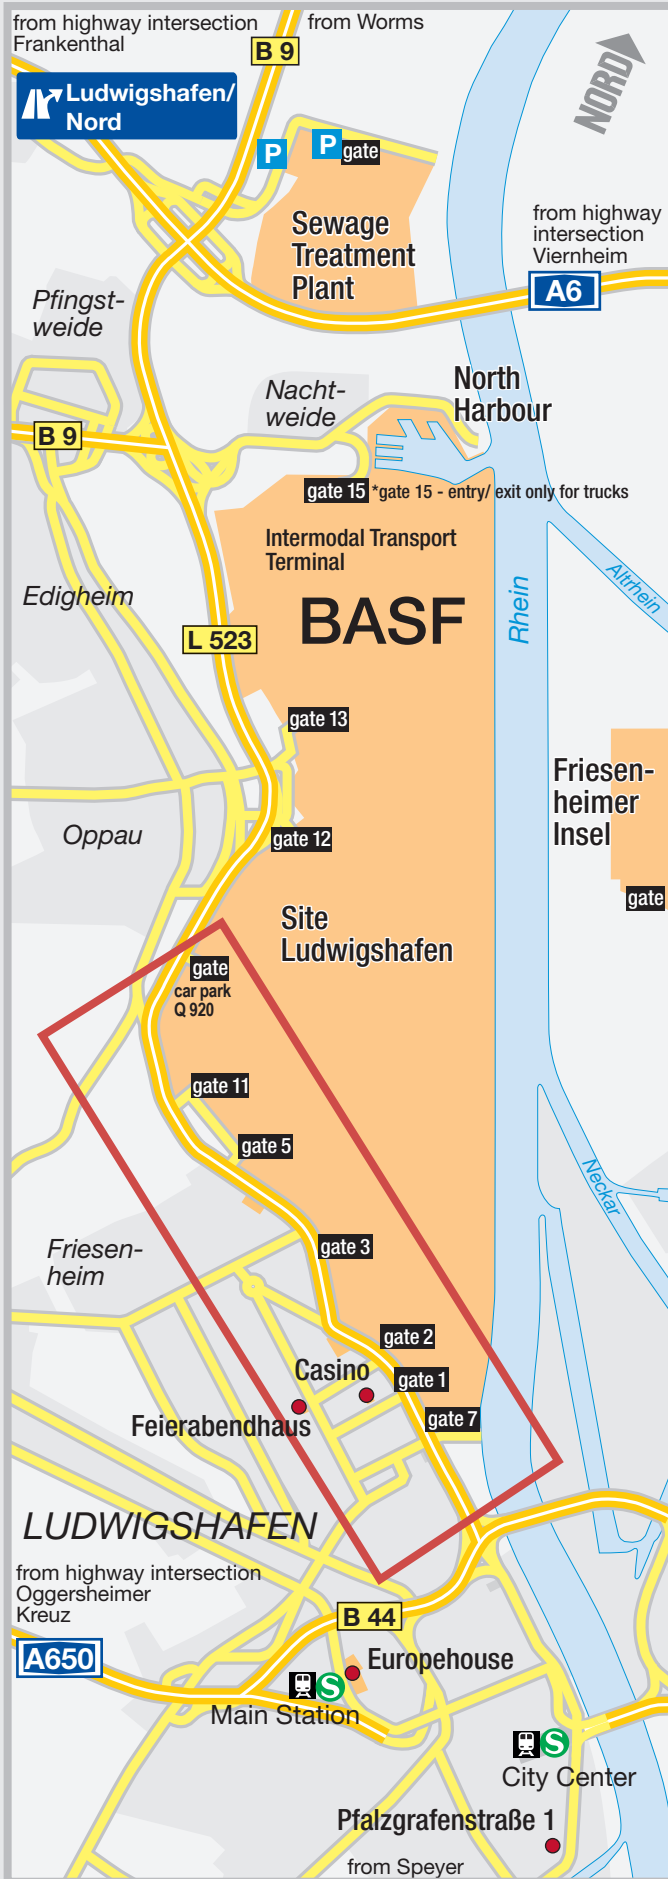

edition 2021 ESM/IF - C 013 Site Management Ludwigshafen

BASF SE
Carl-Bosch-Straße 38
67056 Ludwigshafen/Rhein
phone: +49 621 60-0
Homepage <http://www.basf.com>