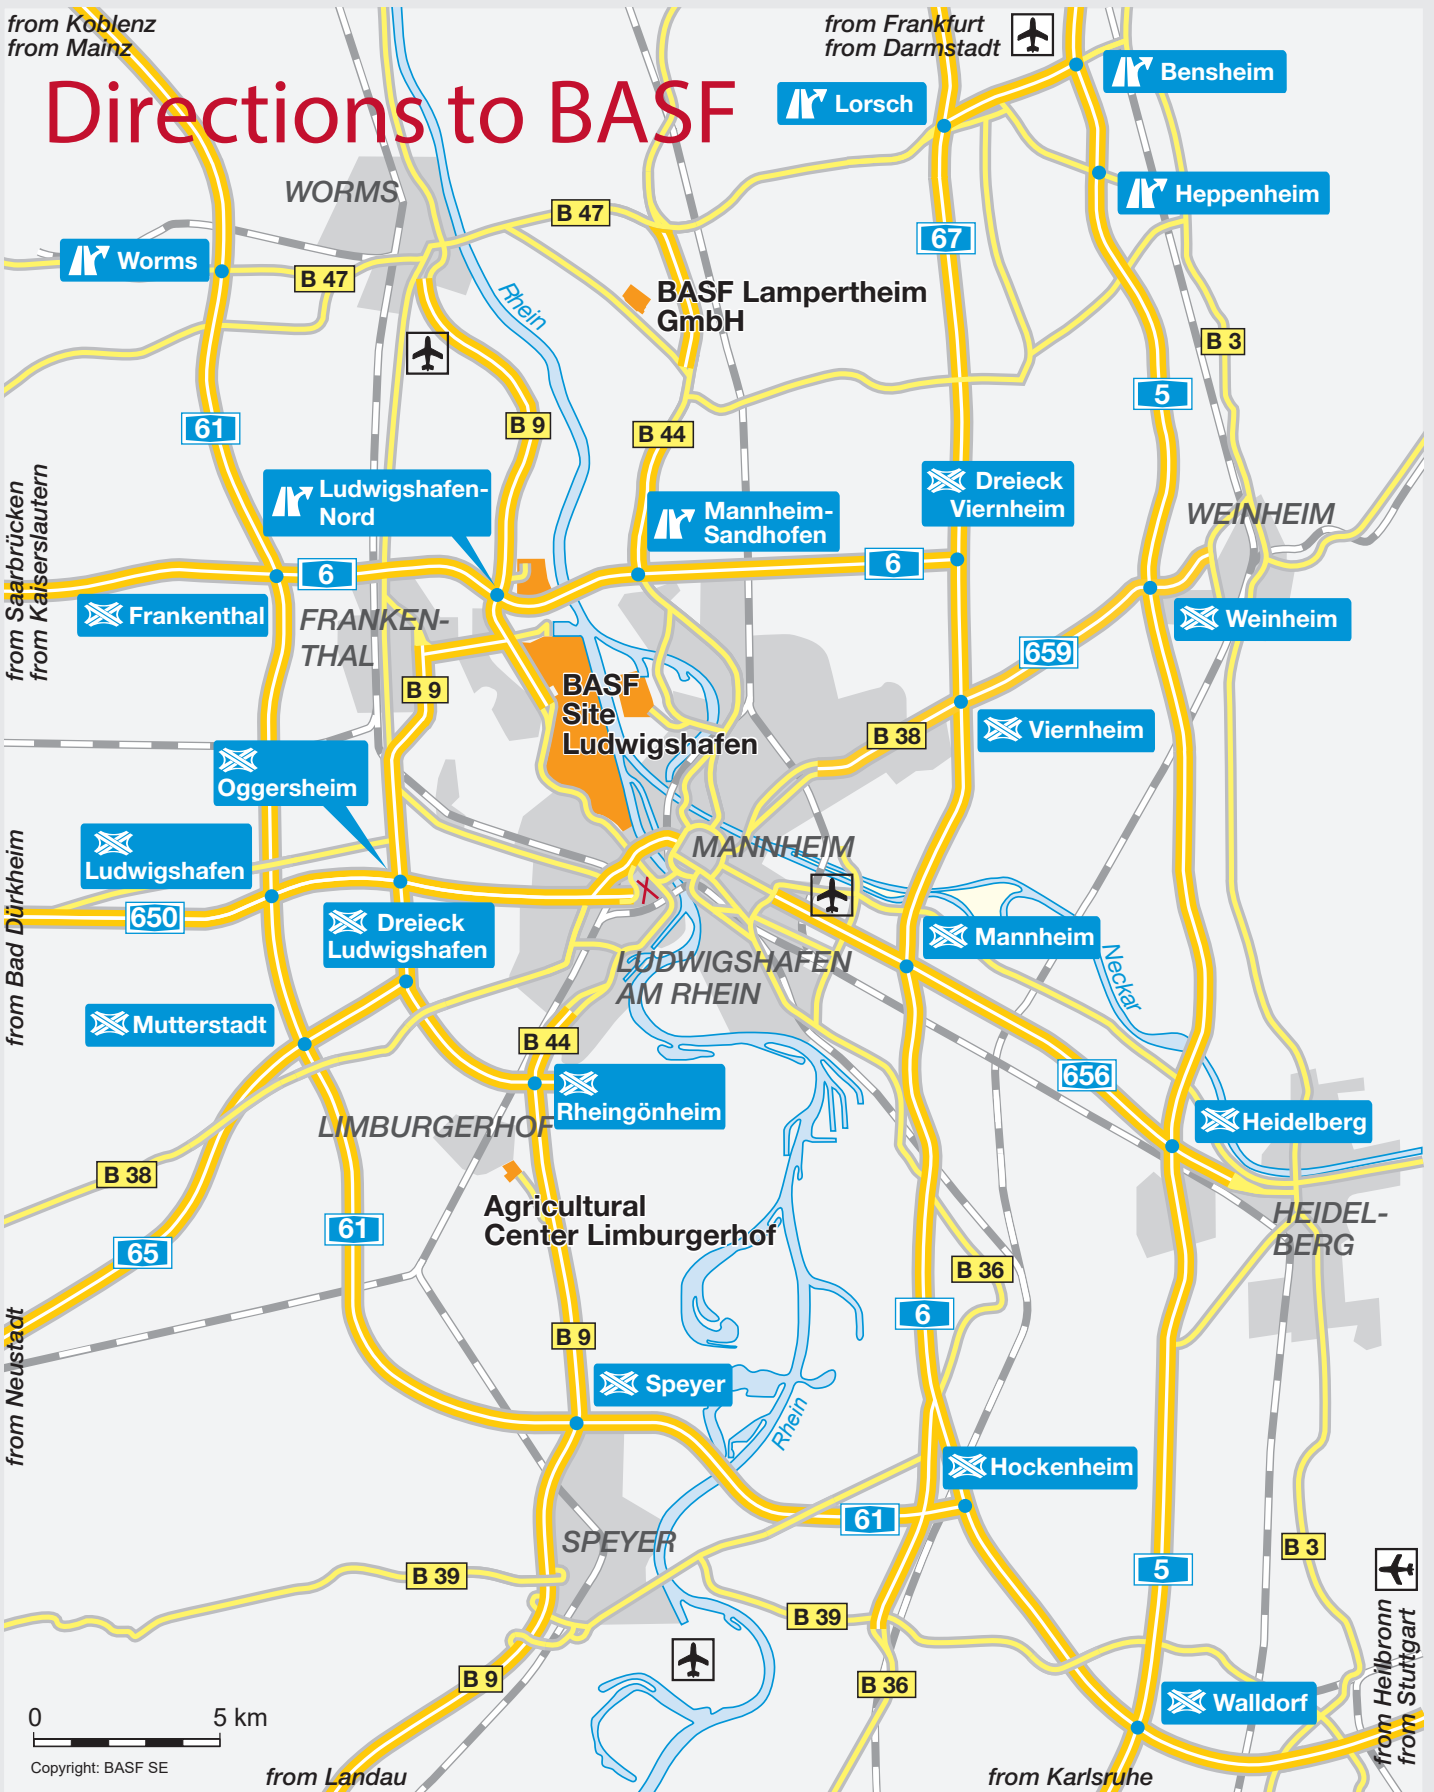

from Koblenz
from Mainz

from Frankfurt
from Darmstadt

Directions to BASF

BASF gate 2 visitor parking
 ID cards/reception center south Z 022
 ID cards/reception center north J 660
 Site Lampertheim
 BASF Sewage Treatment Plant
 Friesenheimer Insel
 Agricultural Center Limburgerhof

Karl-Müller-Str. 2 67063 Ludwigshafen
 Anilinstraße 6 67063 Ludwigshafen
 Magnetbandstr. 9 67063 Ludwigshafen
 Chemiestraße 22 68619 Lampertheim
 Im Spitzenbusch 67227 Frankenthal
 Max-Planck-Straße 68169 Mannheim
 Speyerer Straße 2 67117 Limburgerhof